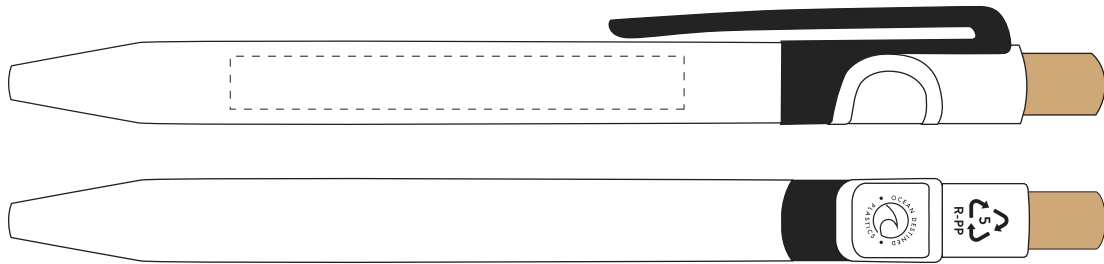

Your Ref:	Quantity:	Product Code: TPC000118
Our Ref:	Version: 1	Product Colour: BLACK

PRINTING CONCERNS:**PRODUCT INFO:**

We stock this item in the following colours

**PANTONE REFERENCE(S)**

Full colour printing

ARTWORK SCALE 100%

Product Image for visualisation
- colours may vary

ARTWORK SCALE 100%
Digital print area: 60mm x 7mm

The dashed line is to demonstrate print area and will not appear on your printed item